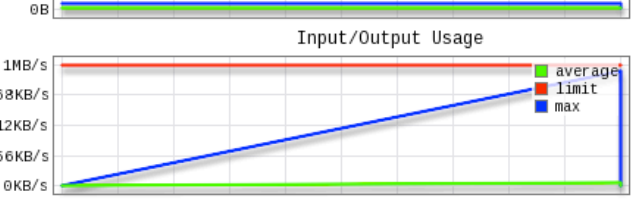

CPANEL 11

Resource Usage Details

Current Usage

CPU Usage 0% / 100%
 Memory Usage 0K / 384.0M
 Entry Processes 0 / 20

Timeframe:

Usage

FROM	TO	ΔCPU	ΔCPU	ΔEP	ΔEP	ΔEP	ΔMEM	ΔMEM	ΔMEM	MEMF	MEPF
10-28 20:19	10-28 20:20	0	0	0	0	20	0	0	384.0M	0	0
10-28 20:15	10-28 20:20	0	52	0	1	20	2.4M	39.3M	384.0M	0	0
10-28 20:10	10-28 20:15	0	28	0	1	20	2.1M	38.1M	384.0M	0	0