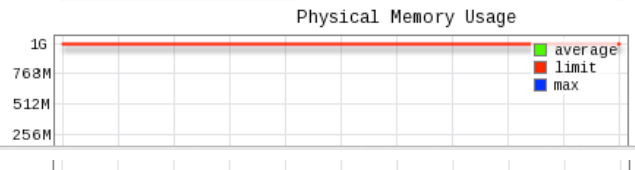

CPANEL 11

Resource Usage Details

Current Usage

CPU Usage 0% / 100%
 Memory Usage 0K / 384.0M
 Entry Processes 0 / 20

Timeframe:

Usage

FROM	TO	ΔCPU	ΔCPU	ΔEP	ΔEP	ΔEP	ΔMEM	ΔMEM	ΔMEM	MEMF	MEPF
10-28 20:19	10-28 20:20	0	0	0	0	20	0	0	384.0M	0	0
10-28 20:15	10-28 20:20	0	52	0	1	20	2.4M	39.3M	384.0M	0	0
10-28 20:10	10-28 20:15	0	28	0	1	20	2.1M	38.1M	384.0M	0	0