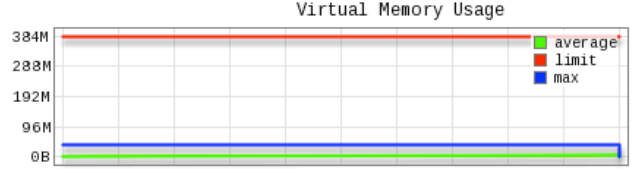

CPANEL 11

Resource Usage Details

Current Usage

CPU Usage 0% / 100%
 Memory Usage 0K / 384.0M
 Entry Processes 0 / 20

Timeframe:

Usage

FROM	TO	ΔCPU	ΔCPU	ΔEP	ΔEP	ΔEP	ΔMEM	ΔMEM	ΔMEM	MEMF	MEPF
10-28 20:19	10-28 20:20	0	0	0	0	20	0	0	384.0M	0	0
10-28 20:15	10-28 20:20	0	52	0	1	20	2.4M	39.3M	384.0M	0	0
10-28 20:10	10-28 20:15	0	28	0	1	20	2.1M	38.1M	384.0M	0	0