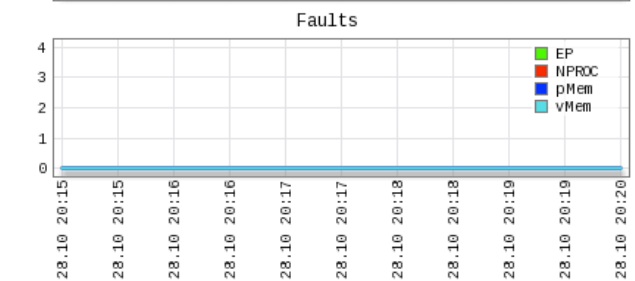

CPANEL 11

Resource Usage Details

Current Usage

CPU Usage 0% / 100%
 Memory Usage 0K / 384.0M
 Entry Processes 0 / 20

Timeframe:

Usage

FROM	TO	ΔCPU	ΔCPU	ΔEP	ΔEP	ΔEP	ΔMEM	ΔMEM	ΔMEM	MEMF	MEPF
10-28 20:19	10-28 20:20	0	0	0	0	20	0	0	384.0M	0	0
10-28 20:15	10-28 20:20	0	52	0	1	20	2.4M	39.3M	384.0M	0	0
10-28 20:10	10-28 20:15	0	28	0	1	20	2.1M	38.1M	384.0M	0	0