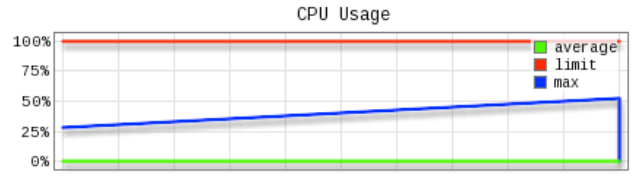

CPANEL 11

Resource Usage Details

Current Usage

CPU Usage 0% / 100%
 Memory Usage 0K / 384.0M
 Entry Processes 0 / 20

Timeframe:

Usage

FROM	TO	ΔCPU	ΔCPU	ΔEP	ΔEP	ΔEP	ΔMEM	ΔMEM	ΔMEM	MEMF	MEPF
10-28 20:19	10-28 20:20	0	0	0	0	20	0	0	384.0M	0	0
10-28 20:15	10-28 20:20	0	52	0	1	20	2.4M	39.3M	384.0M	0	0
10-28 20:10	10-28 20:15	0	28	0	1	20	2.1M	38.1M	384.0M	0	0