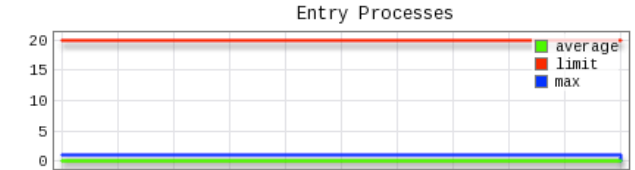

CPANEL 11

Resource Usage Details

Current Usage

CPU Usage 0% / 100%
 Memory Usage 0K / 384.0M
 Entry Processes 0 / 20

Timeframe:

Usage

FROM	TO	ΔCPU	ΔCPU	ΔEP	ΔEP	ΔEP	ΔMEM	ΔMEM	ΔMEM	MEMF	MEPF
10-28 20:19	10-28 20:20	0	0	0	0	20	0	0	384.0M	0	0
10-28 20:15	10-28 20:20	0	52	0	1	20	2.4M	39.3M	384.0M	0	0
10-28 20:10	10-28 20:15	0	28	0	1	20	2.1M	38.1M	384.0M	0	0